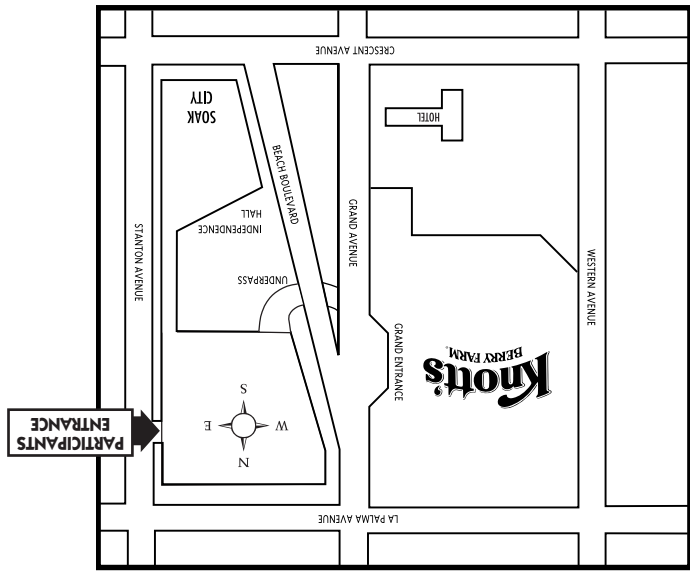

FABULOUS FORDS FOREVER
P.O. Box 1795
GLENORA, CA 91740