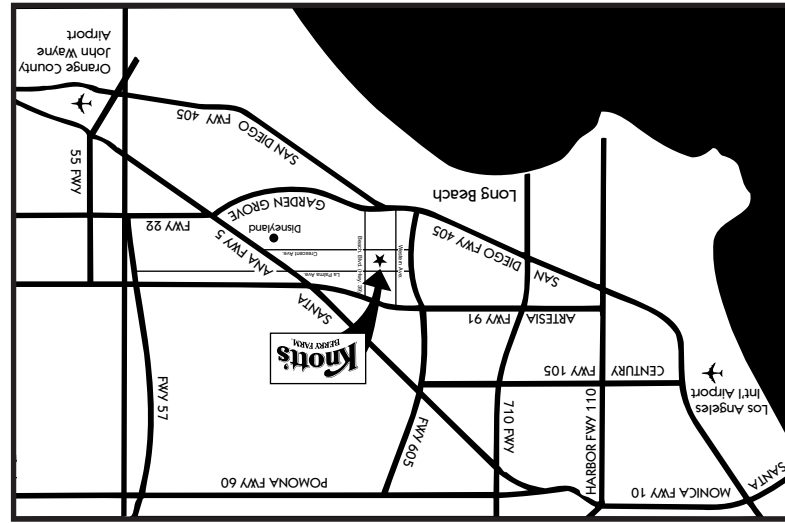

FABULOUS FORDS FOREVER
P.O. Box 1795
GLENORA, CA 91740